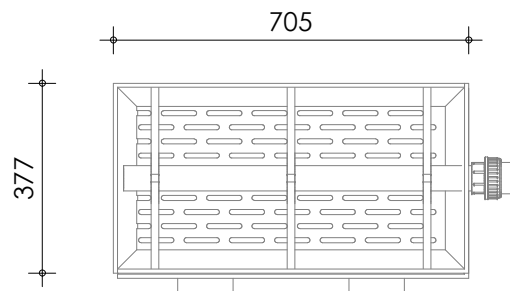

Left-side view

Front view

Right-side view

Rear view

Top view

Transport

description:
TF-60 - Trickle filter 2xØ110

scale :
1 : 15

date/version :
v.2021

water running height :