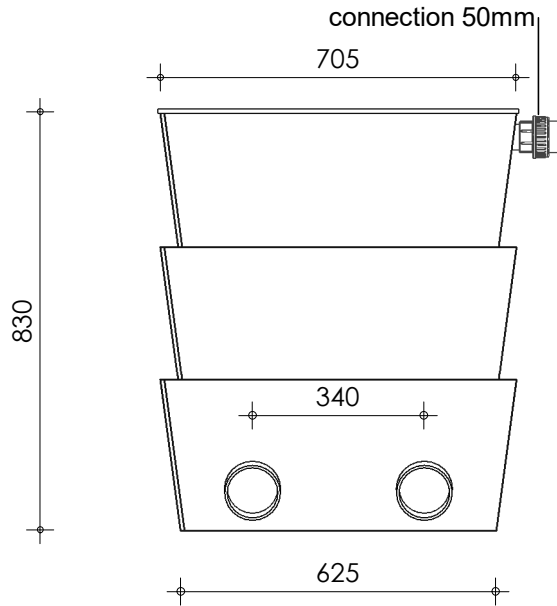

Left-side view

Front view

Right-side view

Rear view

Top view

Transport

description:
TF-60 - Trickle filter 2xØ110

scale :
1 : 15

date/version :
v.2021

water running height :