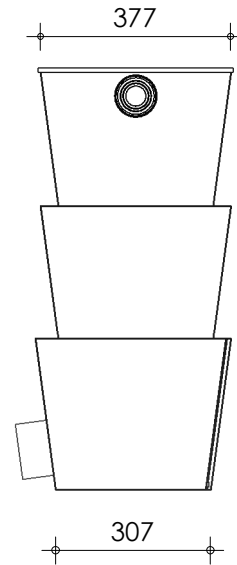

Left-side view

Front view

Right-side view

Rear view

Top view

Transport

description:
TF-60 - Trickle filter 2xØ110

scale :
1 : 15

date/version :
v.2021

water running height :