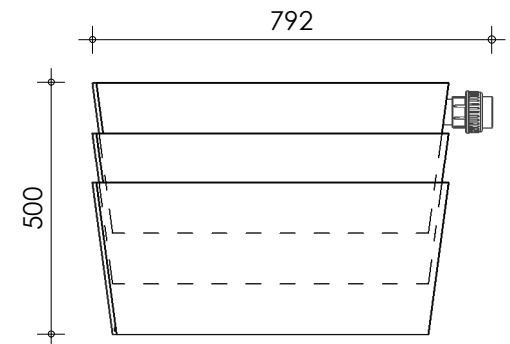

Left-side view

Front view

Right-side view

Rear view

Top view

Transport

description:
TF-60 - Trickle filter 2xØ110

scale :
1 : 15

date/version :
v.2021

water running height :